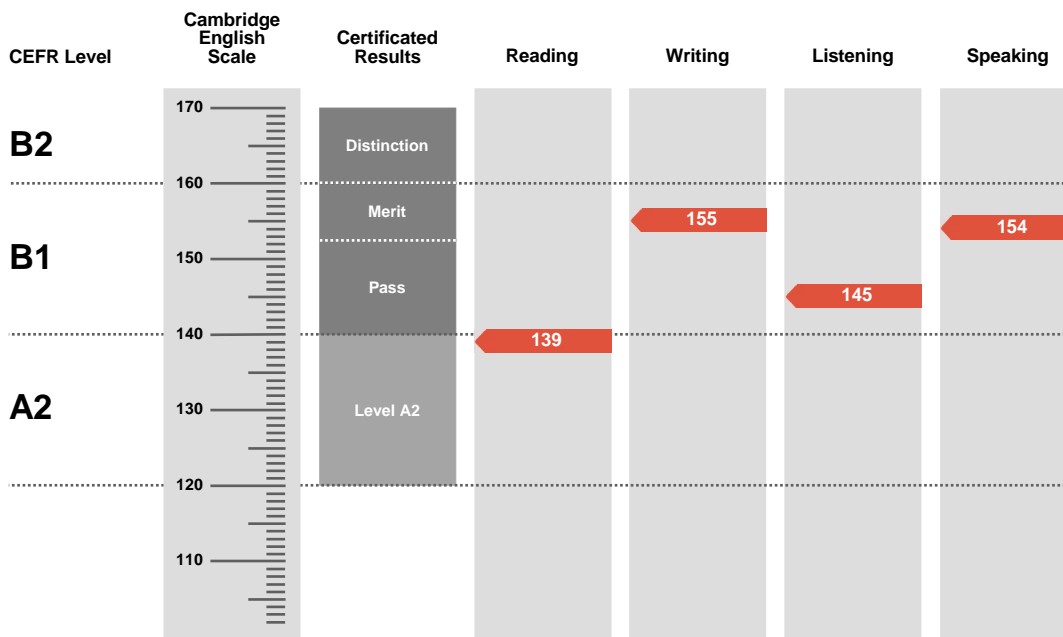

Preliminary English Test

Statement of Results

Candidate name

BUI MINH QUANG

Session

**23 NOVEMBER
2019**

Place of entry

Vietnam

Result

Pass

Overall Score

148

CEFR Level

B1

Preliminary is an examination targeted at Level B1 in the Council of Europe's Common European Framework of Reference.

Candidates achieving a Pass with Distinction (between 160 and 170 on the Cambridge English Scale) receive a certificate stating that they have demonstrated ability at Level B2. Candidates achieving Pass with Merit or Pass (between 140 and 159 on the Cambridge English Scale) receive a certificate at Level B1.

Candidates whose performance is below Level B1, but falls within Level A2 (between 120 and 139 on the Cambridge English Scale), receive a certificate stating that they have demonstrated ability at Level A2.

Examination results can be quickly and securely verified online at: www.cambridgeenglish.org/verifiers

Results

Score

Pass with Distinction	160 — 170
Pass with Merit	153 — 159
Pass	140 — 152
Level A2	120 — 139

Candidates who take Preliminary and score between 102 and 119 on the Cambridge English Scale do not receive a result, CEFR level or certificate.

Cambridge English Scale scores below 102 are not reported for this examination.

Other

X - the candidate was absent from part of the examination

Z - the candidate was absent from all parts of the examination

Pending - a result cannot be issued at present, but will follow in due course

Withheld - the candidate should contact their centre for information

Exempt - the candidate was not required to sit this part of the examination

THIS IS NOT A CERTIFICATE

Cambridge Assessment English reserves the right to amend the information given before the issue of certificates to successful candidates.