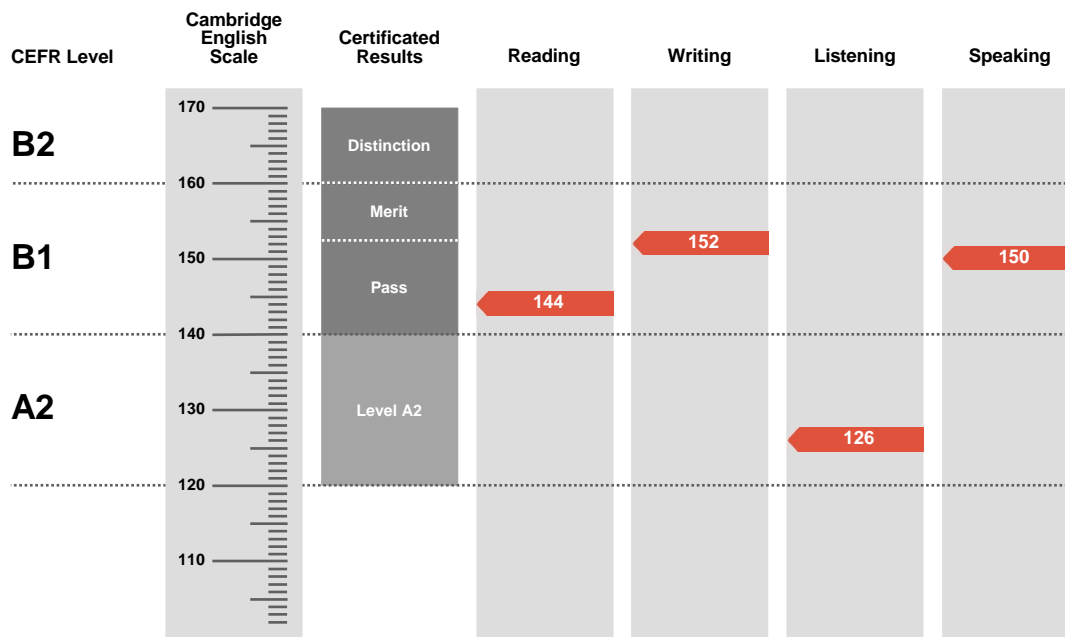

**Pass**

Overall Score

**143**

CEFR Level

**B1**

Preliminary is an examination targeted at Level B1 in the Council of Europe's Common European Framework of Reference.

Candidates achieving a Pass with Distinction (between 160 and 170 on the Cambridge English Scale) receive a certificate stating that they have demonstrated ability at Level B2. Candidates achieving Pass with Merit or Pass (between 140 and 159 on the Cambridge English Scale) receive a certificate at Level B1.