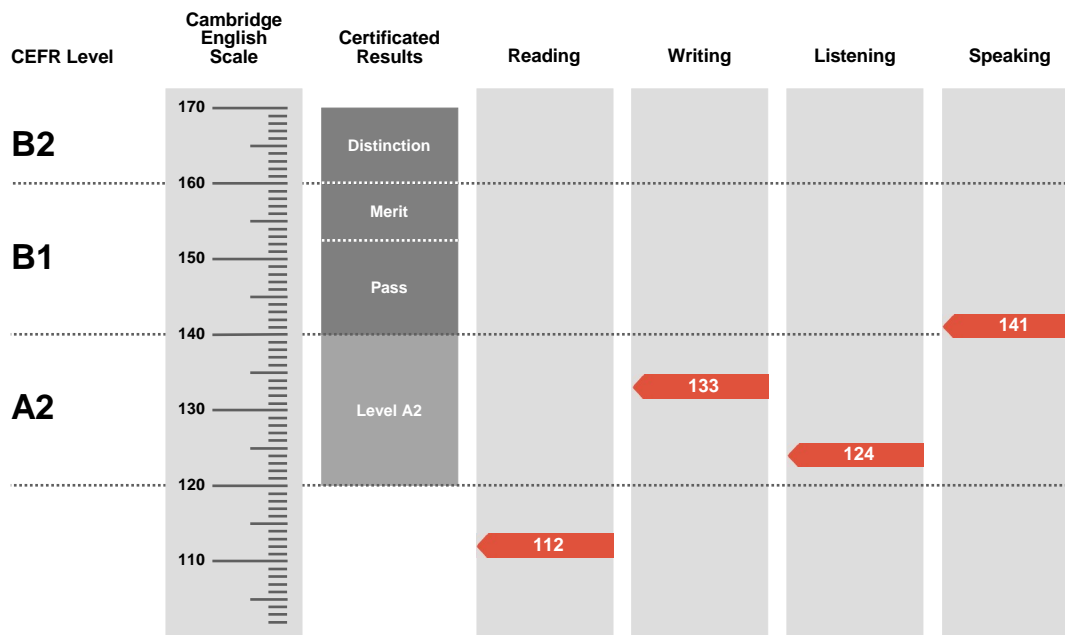

Preliminary English Test

Statement of Results

Candidate name

VAN THI QUYNH TRANG

Session

**23 NOVEMBER
2019**

Place of entry

Vietnam

Result

**Council of Europe
Level A2**

Overall Score

128

CEFR Level

A2

Preliminary is an examination targeted at Level B1 in the Council of Europe's Common European Framework of Reference.

Candidates achieving a Pass with Distinction (between 160 and 170 on the Cambridge English Scale) receive a certificate stating that they have demonstrated ability at Level B2. Candidates achieving Pass with Merit or Pass (between 140 and 159 on the Cambridge English Scale) receive a certificate at Level B1.

Candidates whose performance is below Level B1, but falls within Level A2 (between 120 and 139 on the Cambridge English Scale), receive a certificate stating that they have demonstrated ability at Level A2.

Examination results can be quickly and securely verified online at: www.cambridgeenglish.org/verifiers

Results

Score

Pass with Distinction	160 — 170
Pass with Merit	153 — 159
Pass	140 — 152
Level A2	120 — 139

Candidates who take Preliminary and score between 102 and 119 on the Cambridge English Scale do not receive a result, CEFR level or certificate.

Cambridge English Scale scores below 102 are not reported for this examination.

Other

X - the candidate was absent from part of the examination

Z - the candidate was absent from all parts of the examination

Pending - a result cannot be issued at present, but will follow in due course

Withheld - the candidate should contact their centre for information

Exempt - the candidate was not required to sit this part of the examination

THIS IS NOT A CERTIFICATE

Cambridge Assessment English reserves the right to amend the information given before the issue of certificates to successful candidates.