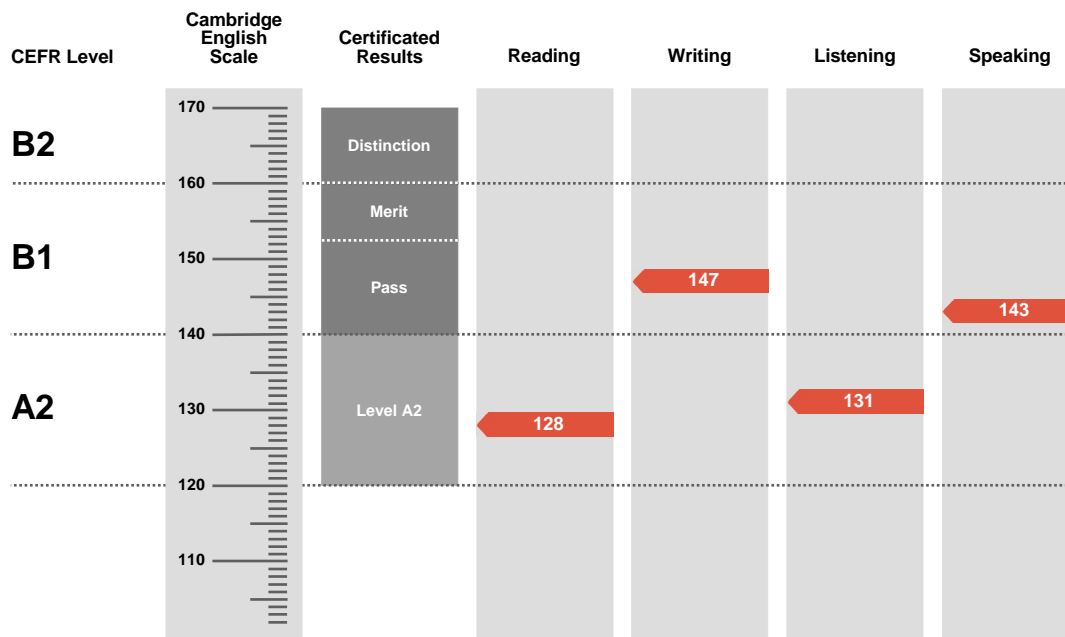

Preliminary English Test

Statement of Results

Candidate name

TRUONG LUONG HY

Session

**23 NOVEMBER
2019**

Place of entry

Vietnam

Result

**Council of Europe
Level A2**

Overall Score

137

CEFR Level

A2

Preliminary is an examination targeted at Level B1 in the Council of Europe's Common European Framework of Reference.

Candidates achieving a Pass with Distinction (between 160 and 170 on the Cambridge English Scale) receive a certificate stating that they have demonstrated ability at Level B2. Candidates achieving Pass with Merit or Pass (between 140 and 159 on the Cambridge English Scale) receive a certificate at Level B1.

Candidates whose performance is below Level B1, but falls within Level A2 (between 120 and 139 on the Cambridge English Scale), receive a certificate stating that they have demonstrated ability at Level A2.

Examination results can be quickly and securely verified online at: www.cambridgeenglish.org/verifiers

Results

Score

Pass with Distinction	160 — 170
Pass with Merit	153 — 159
Pass	140 — 152
Level A2	120 — 139

Candidates who take Preliminary and score between 102 and 119 on the Cambridge English Scale do not receive a result, CEFR level or certificate.

Cambridge English Scale scores below 102 are not reported for this examination.

Other

X - the candidate was absent from part of the examination

Z - the candidate was absent from all parts of the examination

Pending - a result cannot be issued at present, but will follow in due course

Withheld - the candidate should contact their centre for information

Exempt - the candidate was not required to sit this part of the examination

THIS IS NOT A CERTIFICATE

Cambridge Assessment English reserves the right to amend the information given before the issue of certificates to successful candidates.