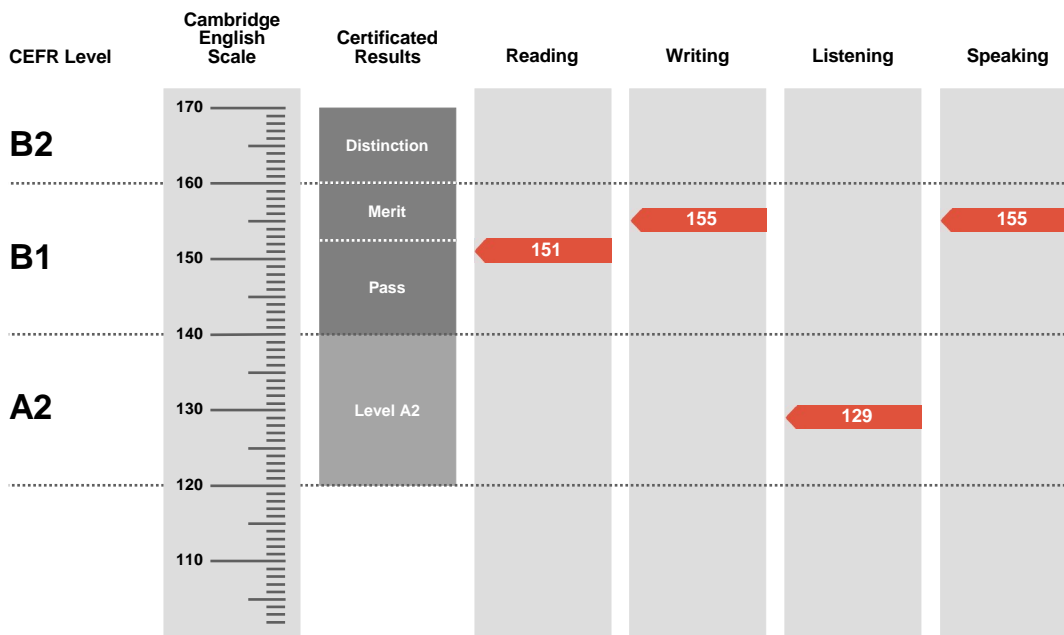

**Pass**

Overall Score

**148**

CEFR Level

**B1**

Preliminary is an examination targeted at Level B1 in the Council of Europe's Common European Framework of Reference.

Candidates achieving a Pass with Distinction (between 160 and 170 on the Cambridge English Scale) receive a certificate stating that they have demonstrated ability at Level B2. Candidates achieving Pass with Merit or Pass (between 140 and 159 on the Cambridge English Scale) receive a certificate at Level B1.