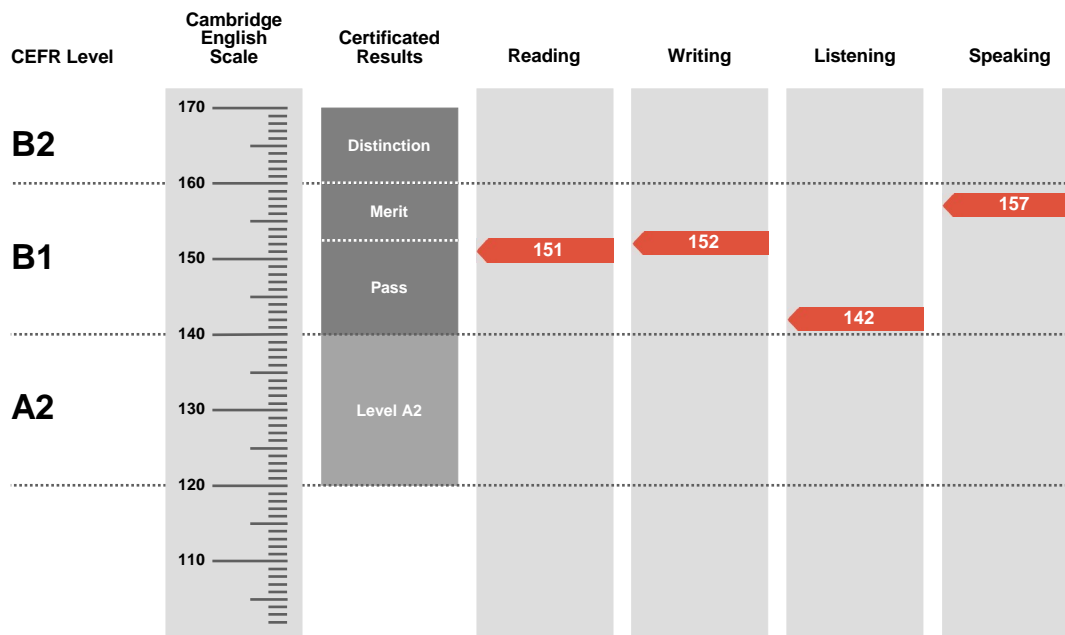

Preliminary English Test

Statement of Results

Candidate name

NGUYEN BAO PHUC

Session

**23 NOVEMBER
2019**

Place of entry

Vietnam

Result

Pass

Overall Score

151

CEFR Level

B1

Preliminary is an examination targeted at Level B1 in the Council of Europe's Common European Framework of Reference.

Candidates achieving a Pass with Distinction (between 160 and 170 on the Cambridge English Scale) receive a certificate stating that they have demonstrated ability at Level B2. Candidates achieving Pass with Merit or Pass (between 140 and 159 on the Cambridge English Scale) receive a certificate at Level B1.

Candidates whose performance is below Level B1, but falls within Level A2 (between 120 and 139 on the Cambridge English Scale), receive a certificate stating that they have demonstrated ability at Level A2.

Examination results can be quickly and securely verified online at: www.cambridgeenglish.org/verifiers

Results

Score

Pass with Distinction	160 — 170
Pass with Merit	153 — 159
Pass	140 — 152
Level A2	120 — 139

Candidates who take Preliminary and score between 102 and 119 on the Cambridge English Scale do not receive a result, CEFR level or certificate.

Cambridge English Scale scores below 102 are not reported for this examination.

Other

X - the candidate was absent from part of the examination

Z - the candidate was absent from all parts of the examination

Pending - a result cannot be issued at present, but will follow in due course

Withheld - the candidate should contact their centre for information

Exempt - the candidate was not required to sit this part of the examination

THIS IS NOT A CERTIFICATE

Cambridge Assessment English reserves the right to amend the information given before the issue of certificates to successful candidates.