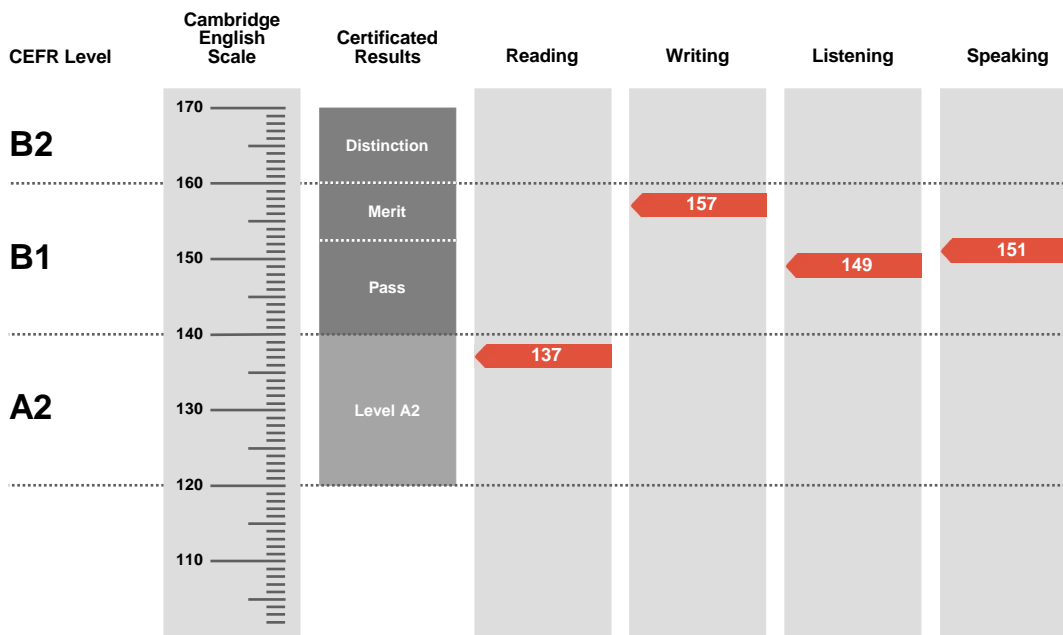

Preliminary English Test

Statement of Results

Candidate name

DAM DUY KHA

Session

**23 NOVEMBER
2019**

Place of entry

Vietnam

Result

Pass

Overall Score

149

CEFR Level

B1

Preliminary is an examination targeted at Level B1 in the Council of Europe's Common European Framework of Reference.

Candidates achieving a Pass with Distinction (between 160 and 170 on the Cambridge English Scale) receive a certificate stating that they have demonstrated ability at Level B2. Candidates achieving Pass with Merit or Pass (between 140 and 159 on the Cambridge English Scale) receive a certificate at Level B1.

Candidates whose performance is below Level B1, but falls within Level A2 (between 120 and 139 on the Cambridge English Scale), receive a certificate stating that they have demonstrated ability at Level A2.

Examination results can be quickly and securely verified online at: www.cambridgeenglish.org/verifiers

Results

Score

Pass with Distinction	160 — 170
Pass with Merit	153 — 159
Pass	140 — 152
Level A2	120 — 139

Candidates who take Preliminary and score between 102 and 119 on the Cambridge English Scale do not receive a result, CEFR level or certificate.

Cambridge English Scale scores below 102 are not reported for this examination.

Other

- **X** - the candidate was absent from part of the examination
- **Z** - the candidate was absent from all parts of the examination
- **Pending** - a result cannot be issued at present, but will follow in due course
- **Withheld** - the candidate should contact their centre for information
- **Exempt** - the candidate was not required to sit this part of the examination

THIS IS NOT A CERTIFICATE

Cambridge Assessment English reserves the right to amend the information given before the issue of certificates to successful candidates.