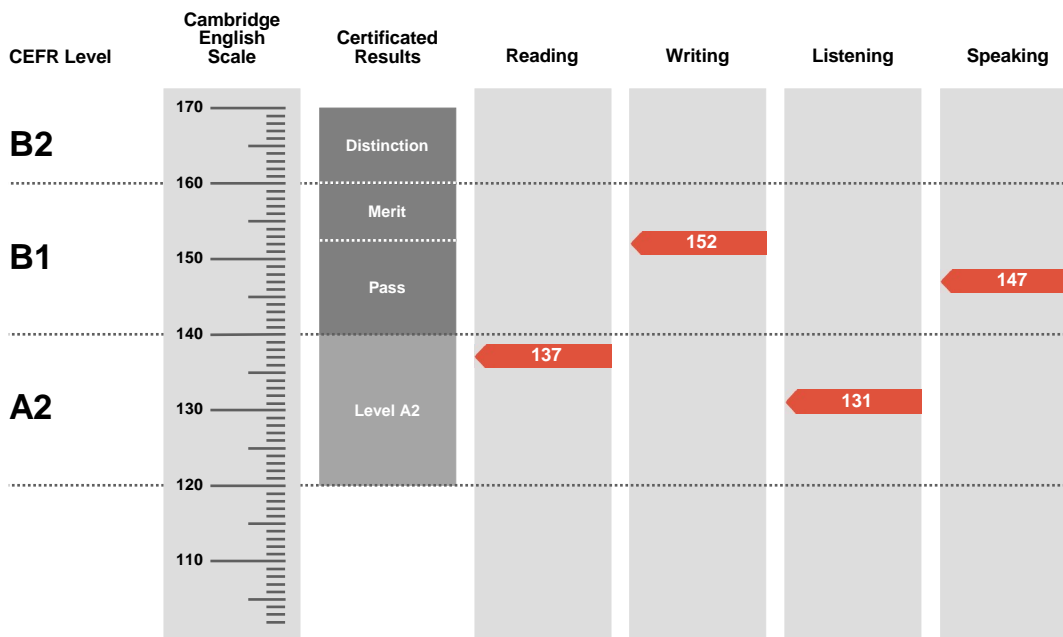

Preliminary English Test

Statement of Results

Candidate name

MAI HOANG THUC LINH

Session

**23 NOVEMBER
2019**

Place of entry

Vietnam

Result

Pass

Overall Score

142

CEFR Level

B1

Preliminary is an examination targeted at Level B1 in the Council of Europe's Common European Framework of Reference.

Candidates achieving a Pass with Distinction (between 160 and 170 on the Cambridge English Scale) receive a certificate stating that they have demonstrated ability at Level B2. Candidates achieving Pass with Merit or Pass (between 140 and 159 on the Cambridge English Scale) receive a certificate at Level B1.

Candidates whose performance is below Level B1, but falls within Level A2 (between 120 and 139 on the Cambridge English Scale), receive a certificate stating that they have demonstrated ability at Level A2.

Examination results can be quickly and securely verified online at: www.cambridgeenglish.org/verifiers

Results

Score

Pass with Distinction	160 — 170
Pass with Merit	153 — 159
Pass	140 — 152
Level A2	120 — 139

Candidates who take Preliminary and score between 102 and 119 on the Cambridge English Scale do not receive a result, CEFR level or certificate.

Cambridge English Scale scores below 102 are not reported for this examination.

Other

X - the candidate was absent from part of the examination

Z - the candidate was absent from all parts of the examination

Pending - a result cannot be issued at present, but will follow in due course

Withheld - the candidate should contact their centre for information

Exempt - the candidate was not required to sit this part of the examination

THIS IS NOT A CERTIFICATE

Cambridge Assessment English reserves the right to amend the information given before the issue of certificates to successful candidates.