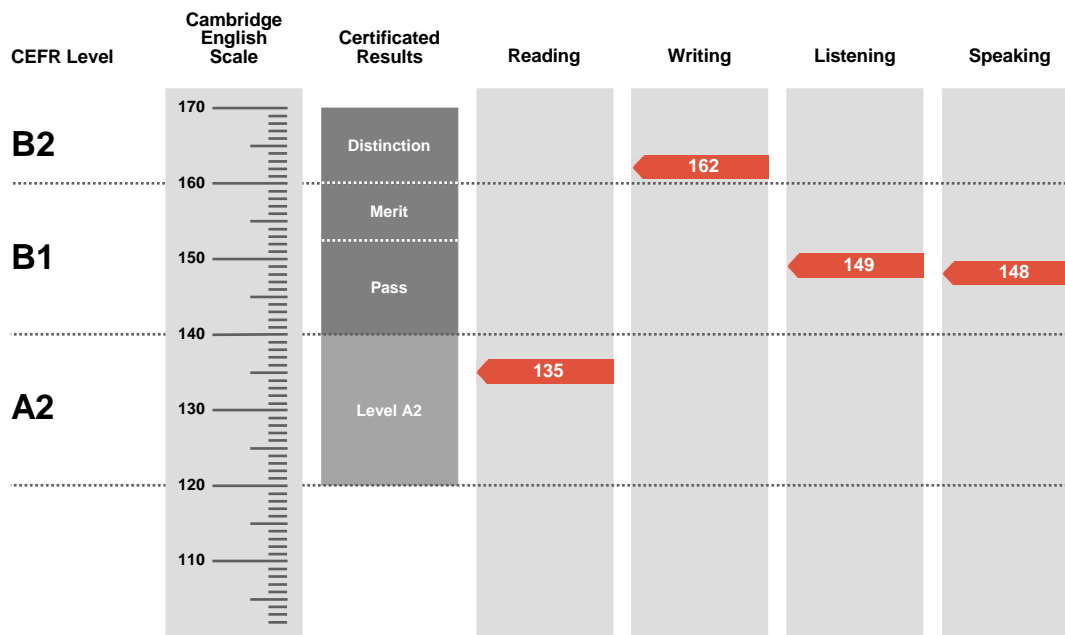

Preliminary English Test

Statement of Results

Candidate name

NGUYEN HUY TRAM ANH

Session

**23 NOVEMBER
2019**

Place of entry

Vietnam

Result

Pass

Overall Score

149

CEFR Level

B1

Preliminary is an examination targeted at Level B1 in the Council of Europe's Common European Framework of Reference.

Candidates achieving a Pass with Distinction (between 160 and 170 on the Cambridge English Scale) receive a certificate stating that they have demonstrated ability at Level B2. Candidates achieving Pass with Merit or Pass (between 140 and 159 on the Cambridge English Scale) receive a certificate at Level B1.

Candidates whose performance is below Level B1, but falls within Level A2 (between 120 and 139 on the Cambridge English Scale), receive a certificate stating that they have demonstrated ability at Level A2.

Examination results can be quickly and securely verified online at: www.cambridgeenglish.org/verifiers

Results

Score

Pass with Distinction	160 — 170
Pass with Merit	153 — 159
Pass	140 — 152
Level A2	120 — 139

Candidates who take Preliminary and score between 102 and 119 on the Cambridge English Scale do not receive a result, CEFR level or certificate.

Cambridge English Scale scores below 102 are not reported for this examination.

Other

X - the candidate was absent from part of the examination

Z - the candidate was absent from all parts of the examination

Pending - a result cannot be issued at present, but will follow in due course

Withheld - the candidate should contact their centre for information

Exempt - the candidate was not required to sit this part of the examination

THIS IS NOT A CERTIFICATE

Cambridge Assessment English reserves the right to amend the information given before the issue of certificates to successful candidates.