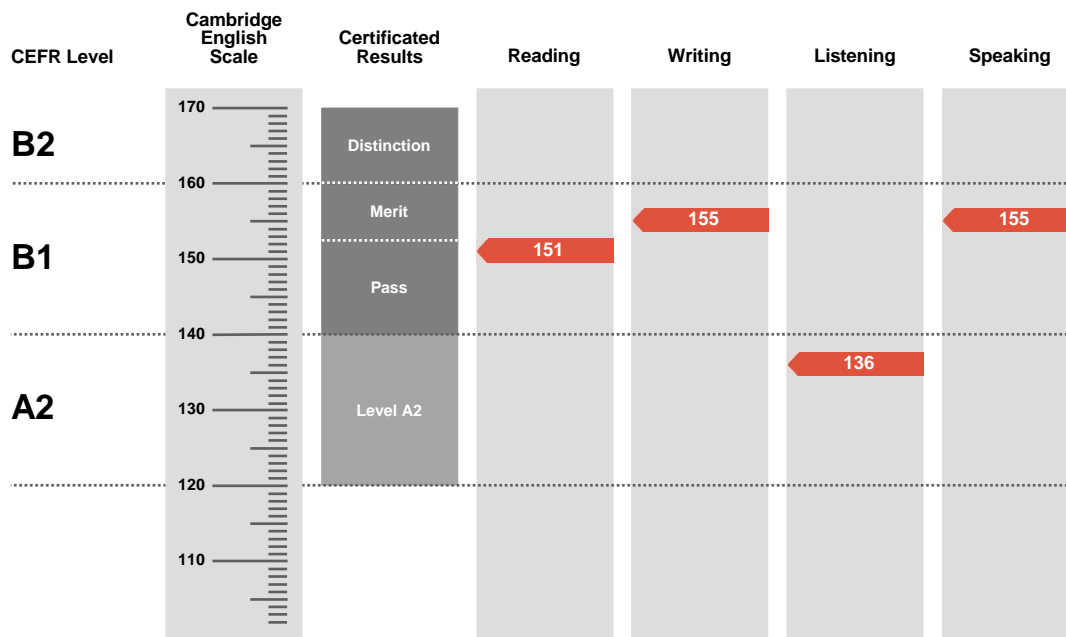

Preliminary English Test

Statement of Results

Candidate name

TO MINH KIET

Session

**23 NOVEMBER
2019**

Place of entry

Vietnam

Result

Pass

Overall Score

149

CEFR Level

B1

Preliminary is an examination targeted at Level B1 in the Council of Europe's Common European Framework of Reference.

Candidates achieving a Pass with Distinction (between 160 and 170 on the Cambridge English Scale) receive a certificate stating that they have demonstrated ability at Level B2. Candidates achieving Pass with Merit or Pass (between 140 and 159 on the Cambridge English Scale) receive a certificate at Level B1.

Candidates whose performance is below Level B1, but falls within Level A2 (between 120 and 139 on the Cambridge English Scale), receive a certificate stating that they have demonstrated ability at Level A2.

Examination results can be quickly and securely verified online at: www.cambridgeenglish.org/verifiers

Results

Score

Pass with Distinction	160 — 170
Pass with Merit	153 — 159
Pass	140 — 152
Level A2	120 — 139

Candidates who take Preliminary and score between 102 and 119 on the Cambridge English Scale do not receive a result, CEFR level or certificate.

Cambridge English Scale scores below 102 are not reported for this examination.

Other

X - the candidate was absent from part of the examination

Z - the candidate was absent from all parts of the examination

Pending - a result cannot be issued at present, but will follow in due course

Withheld - the candidate should contact their centre for information

Exempt - the candidate was not required to sit this part of the examination

THIS IS NOT A CERTIFICATE

Cambridge Assessment English reserves the right to amend the information given before the issue of certificates to successful candidates.